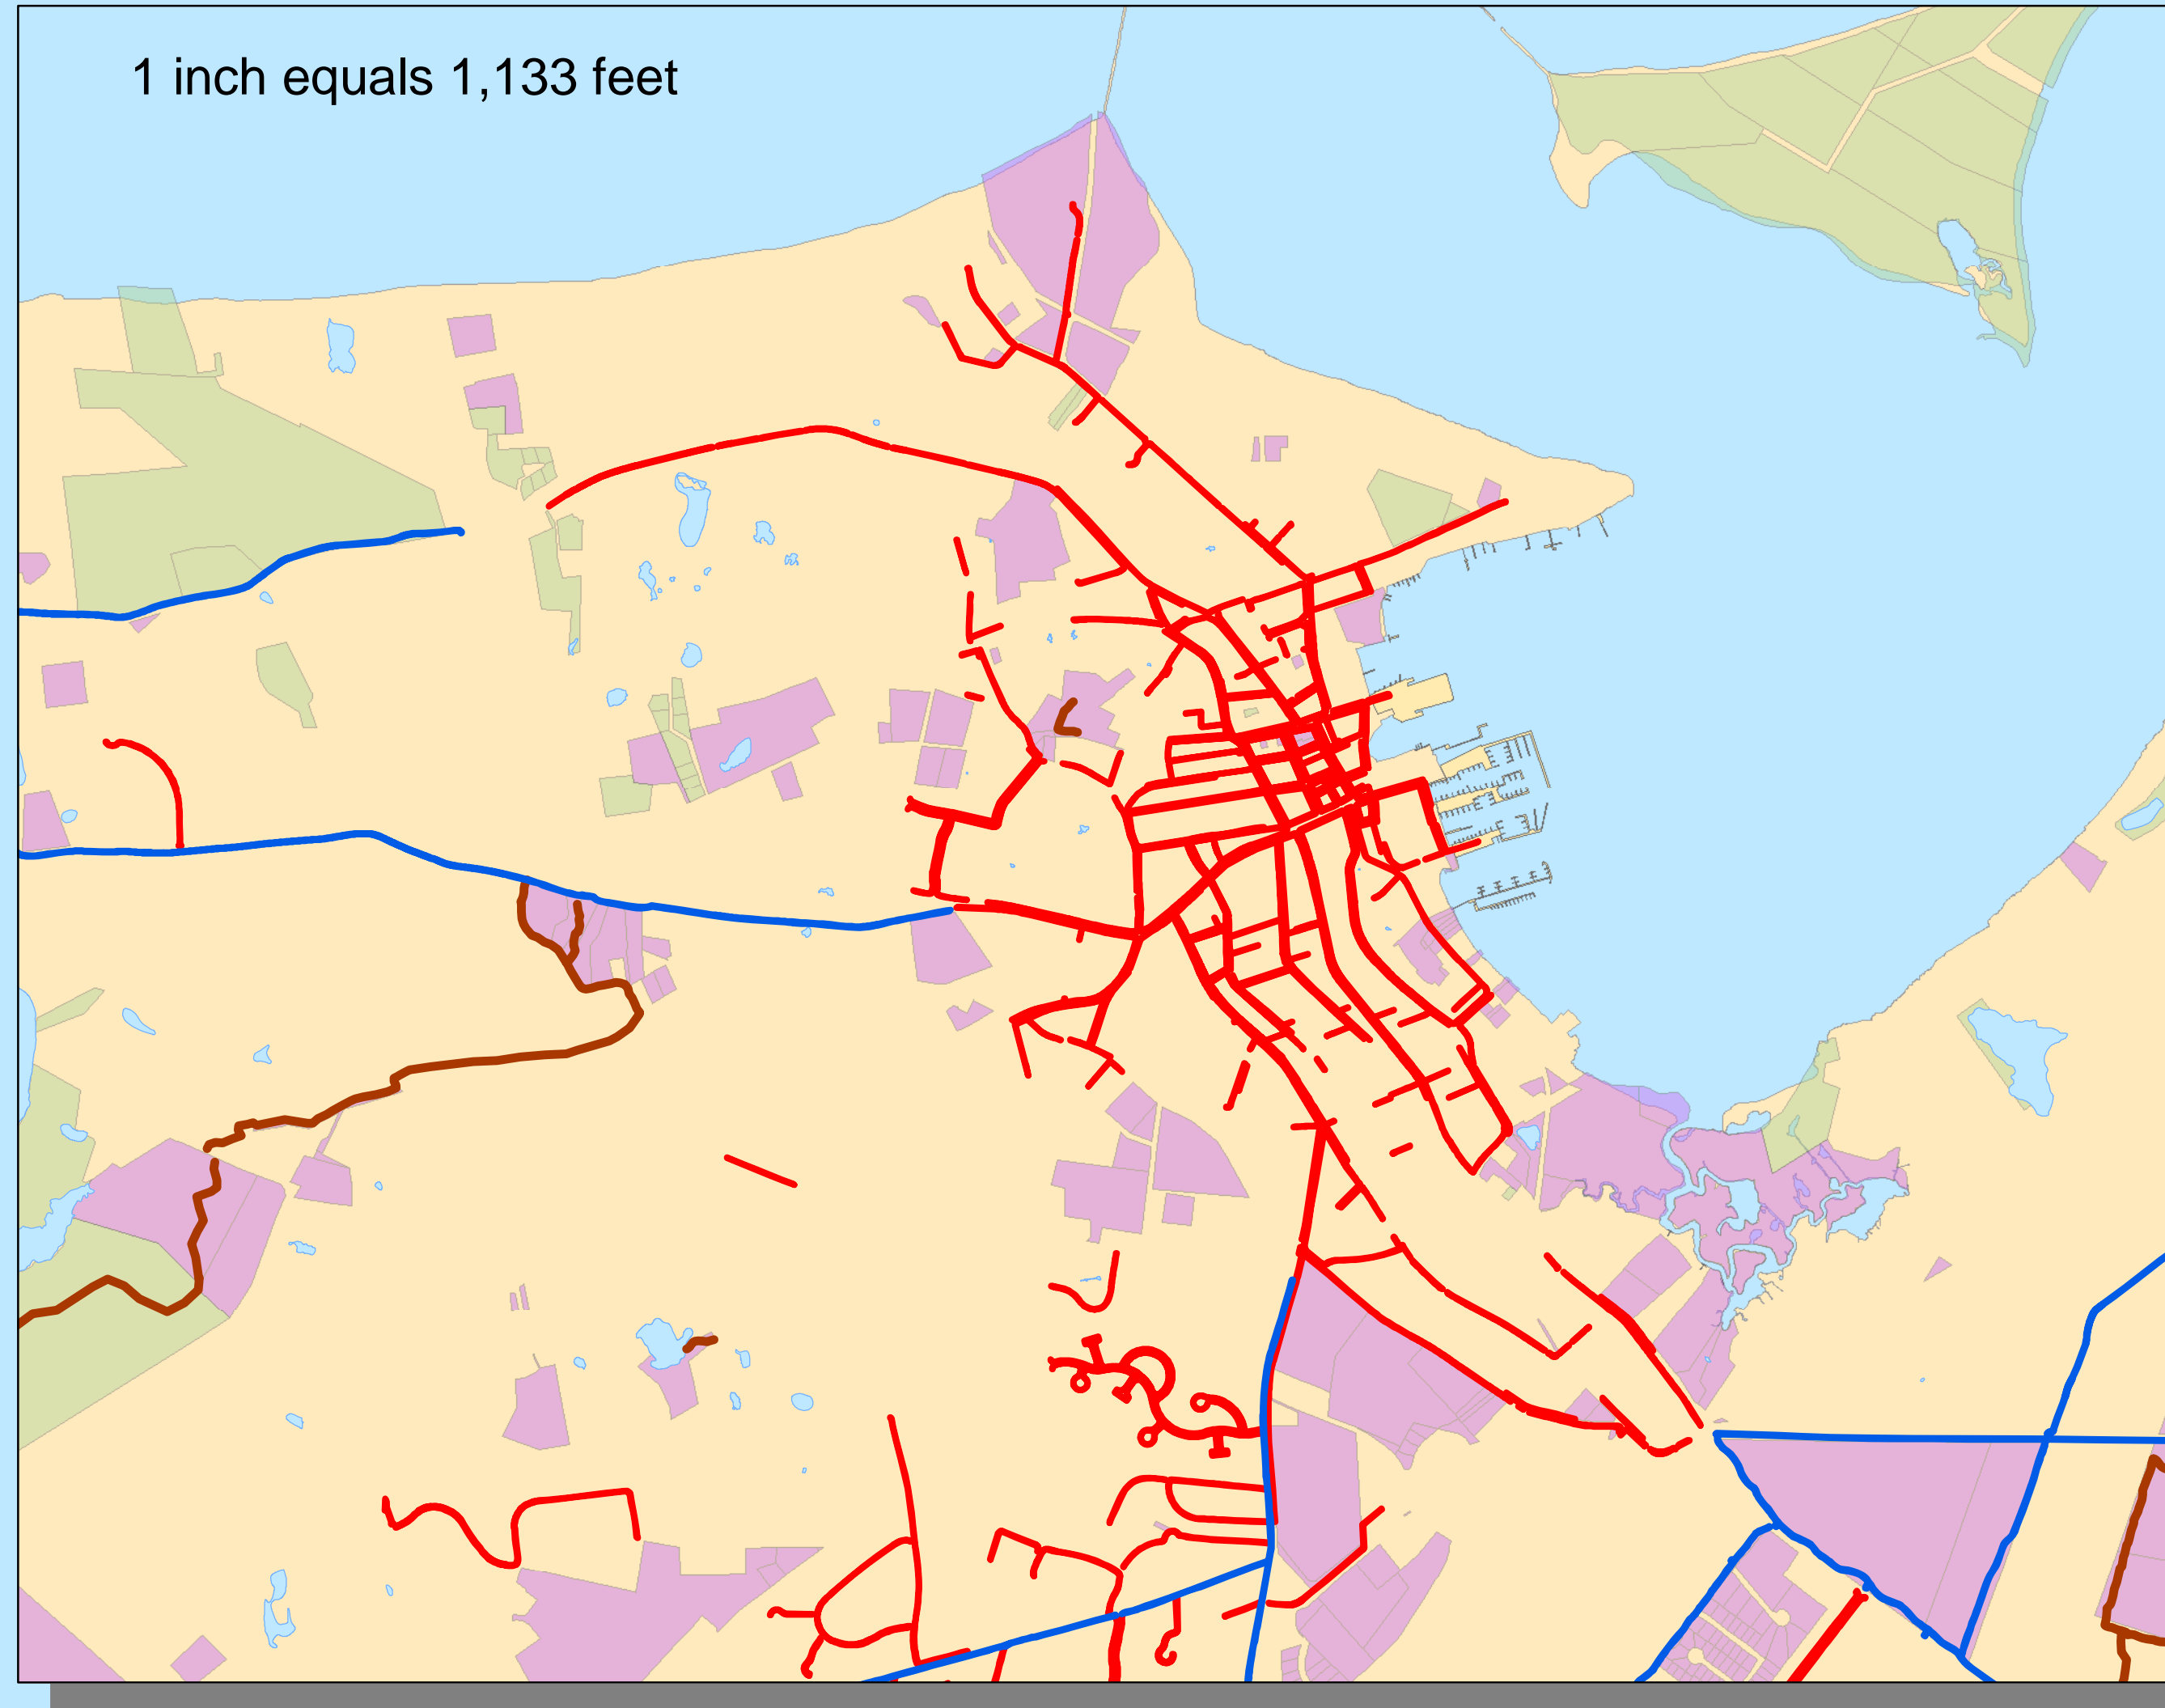

Nantucket Trail Network Worksheet

1 inch equals 2,525 feet
5,100 2,550 0 5,100 Feet

1 inch equals 1,133 feet

Legend

-  Bike Paths
-  Sidewalks
-  Trails
-  Town Land
-  Conservation Land