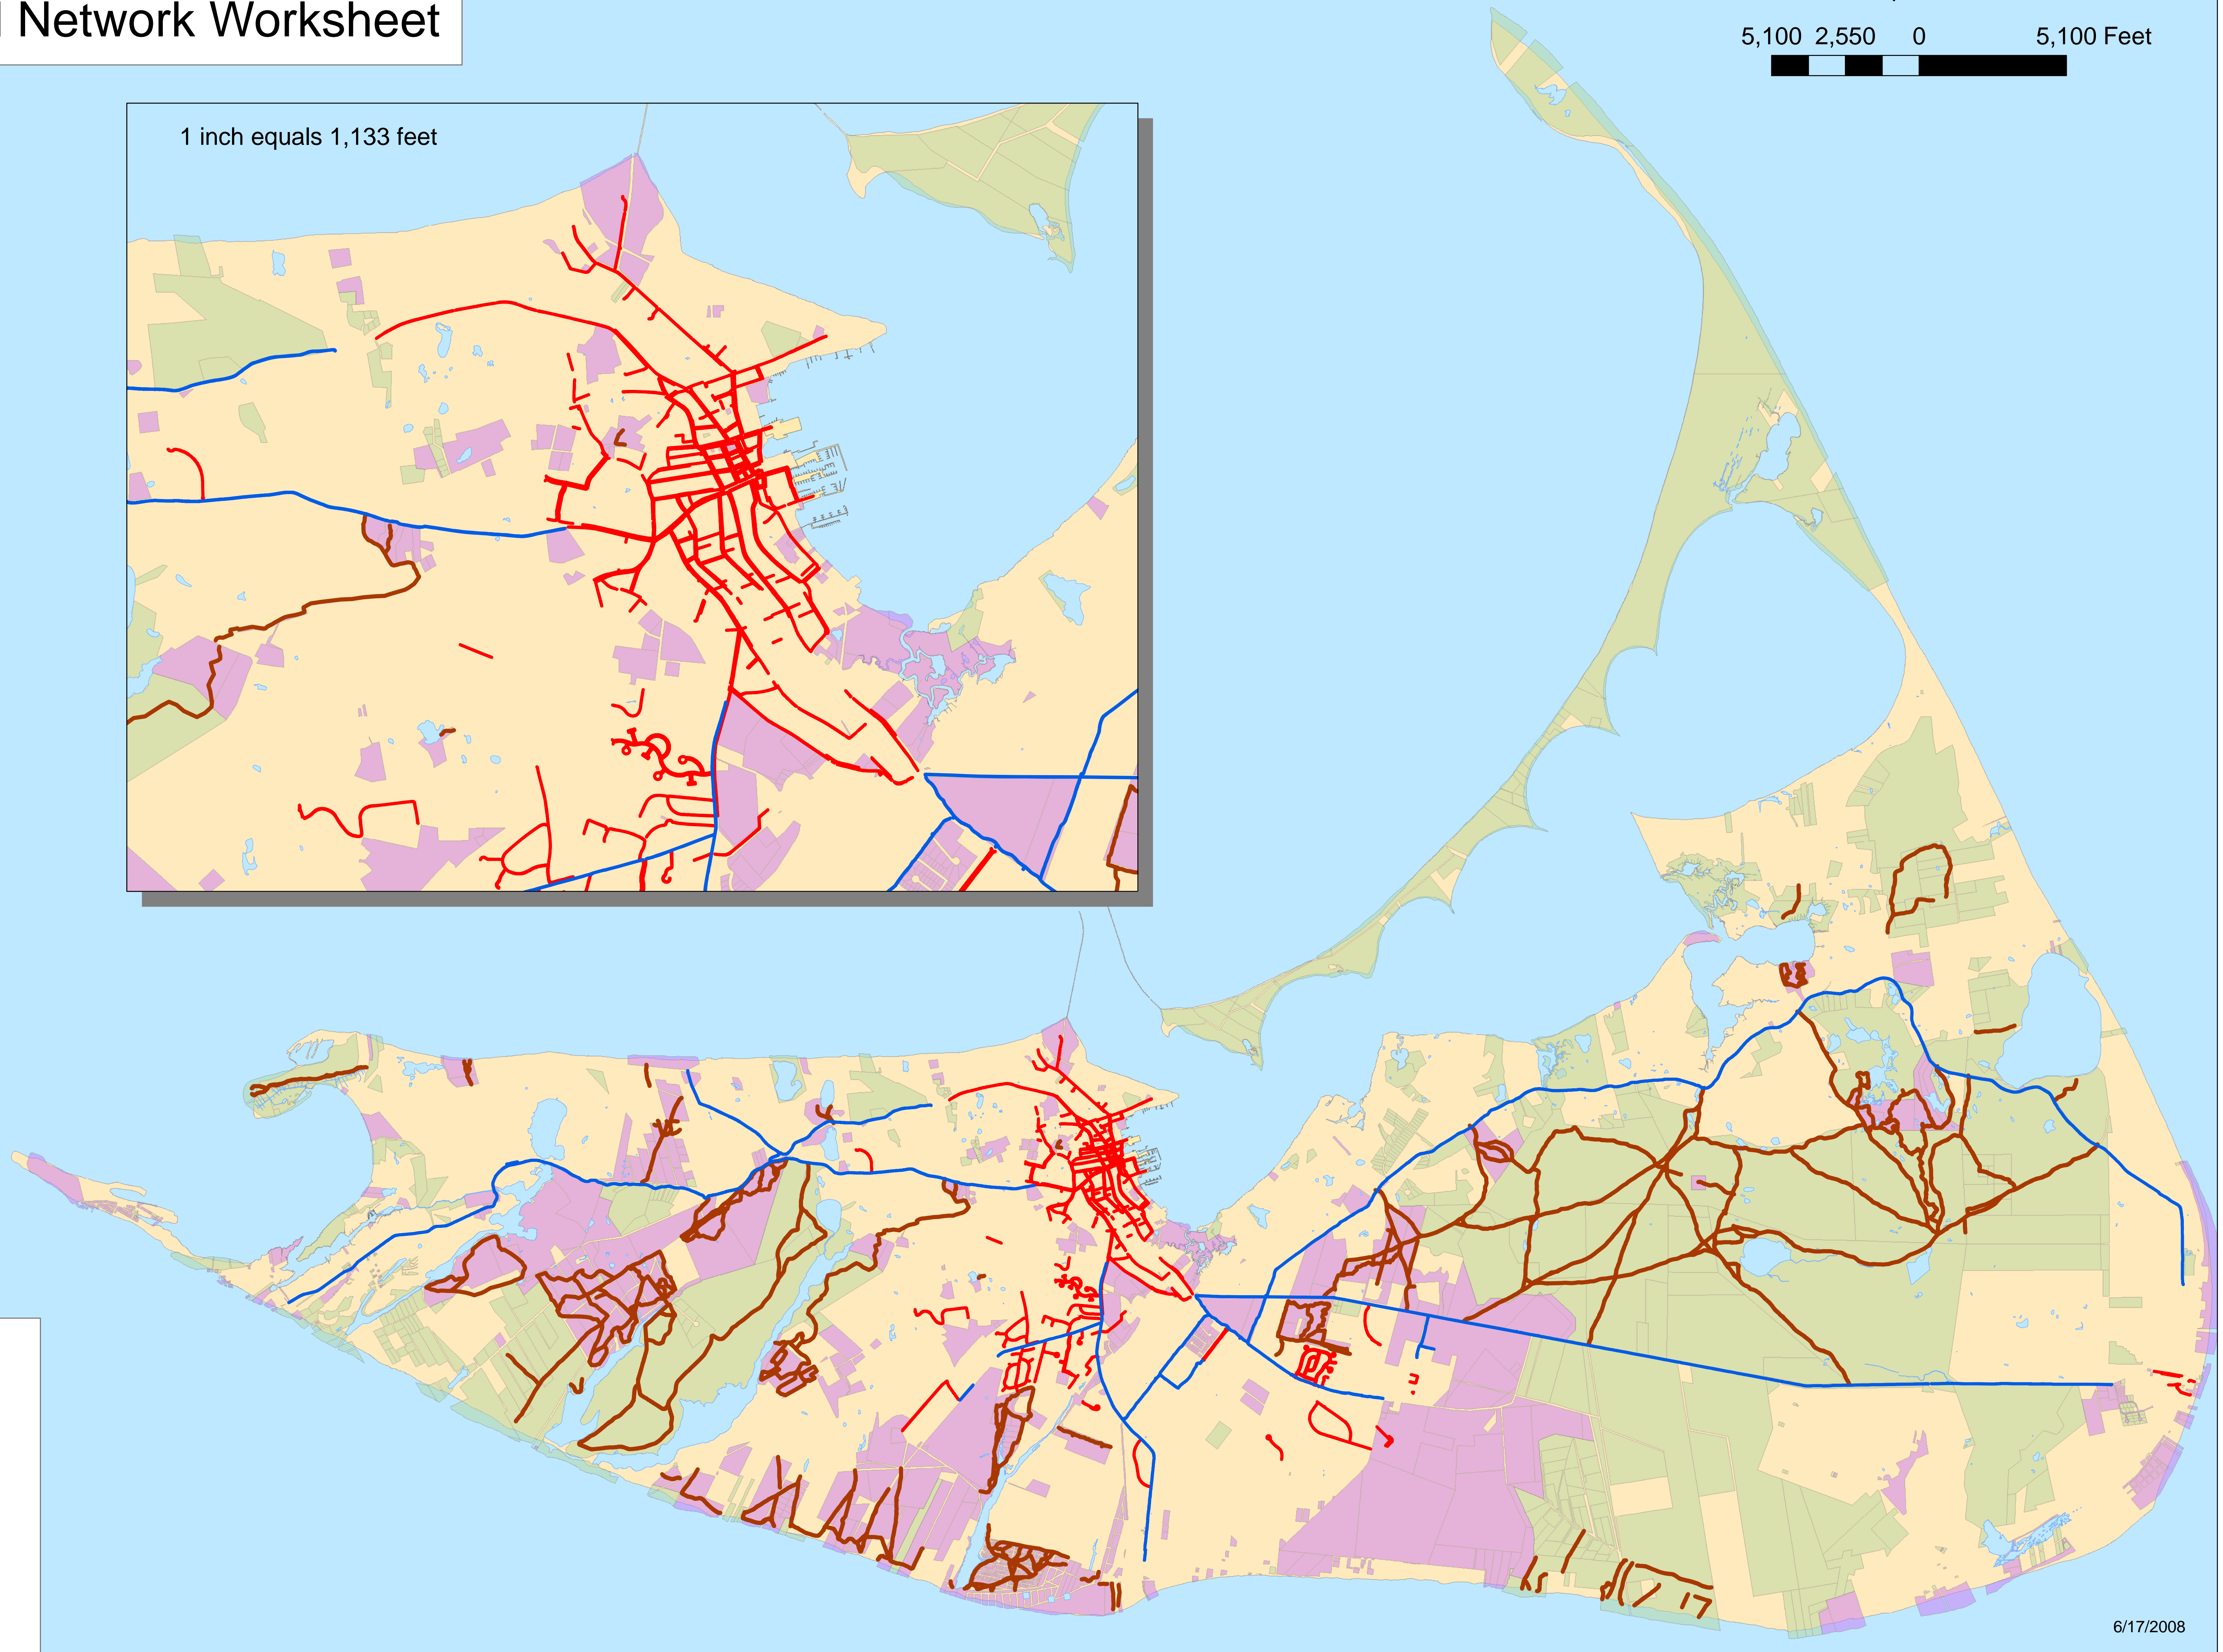

Nantucket Trail Network Worksheet

1 inch equals 2,525 feet
5,100 2,550 0 5,100 Feet

1 inch equals 1,133 feet

Legend

-  Bike Paths
-  Sidewalks
-  Trails
-  Town Land
-  Conservation Land