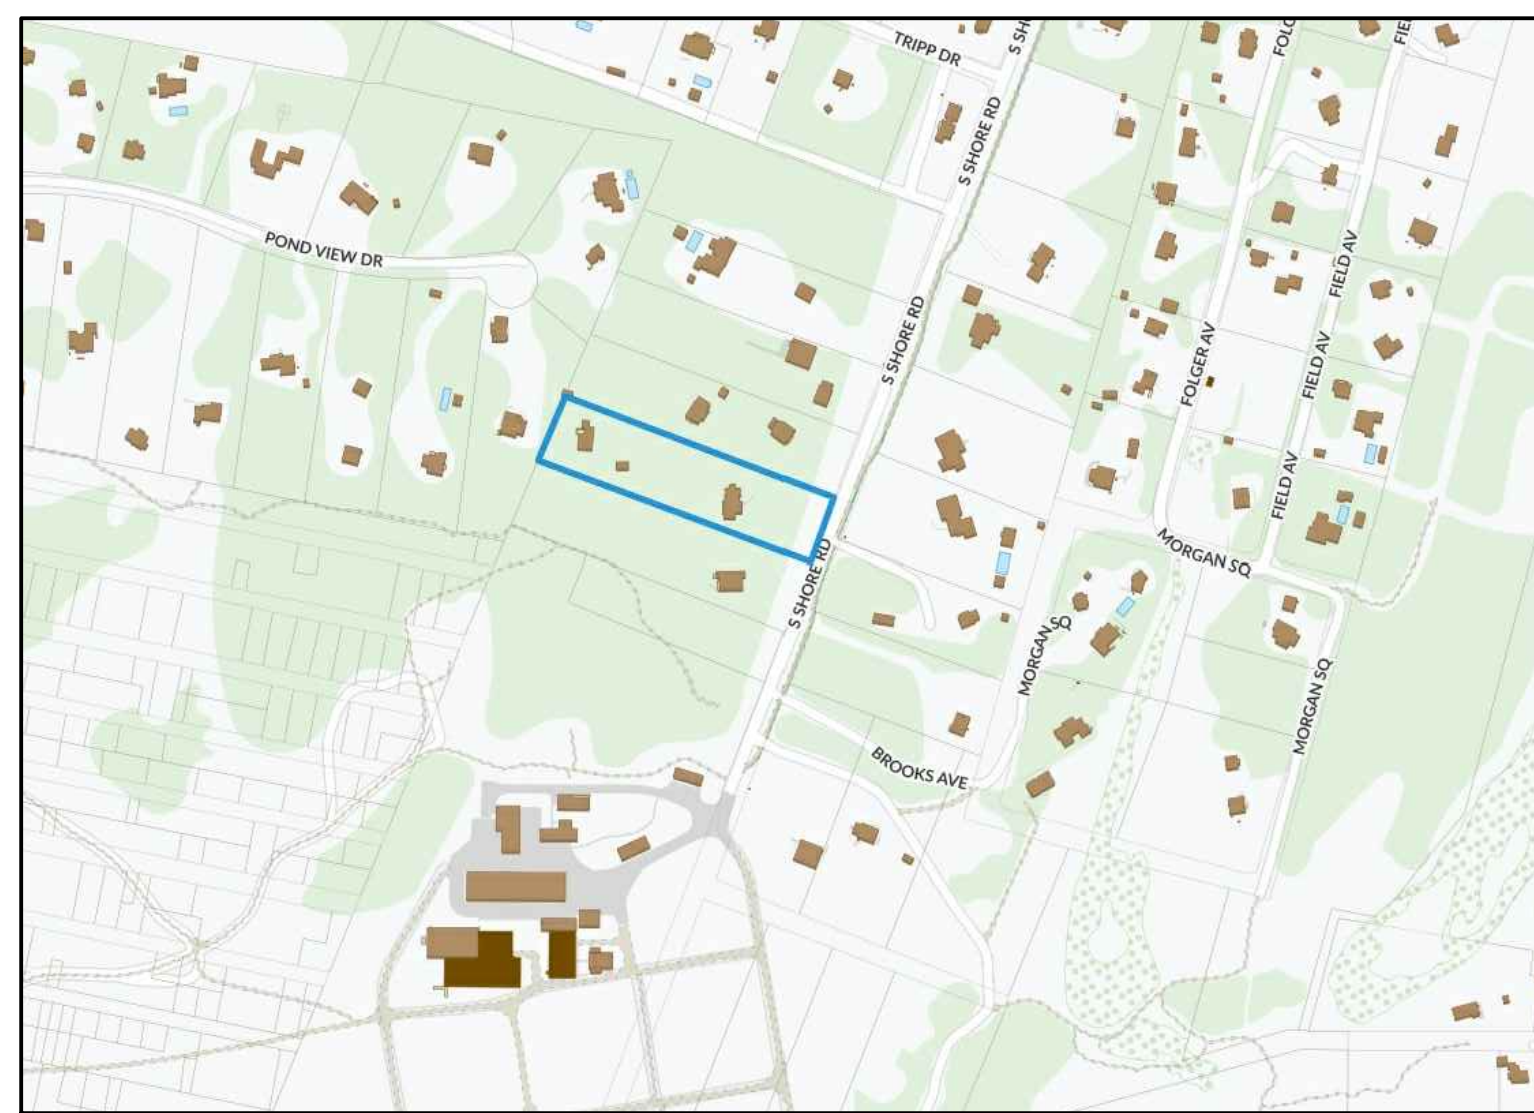

67 South Shore Road
Nantucket, MA 02554

MAP/PARCEL: 80 / 304
ZONING: LUG2

SOUTH SHORE ROAD

SITE PLAN
SCALE: 1" = 30'

LOCUS MAP N.T.S.