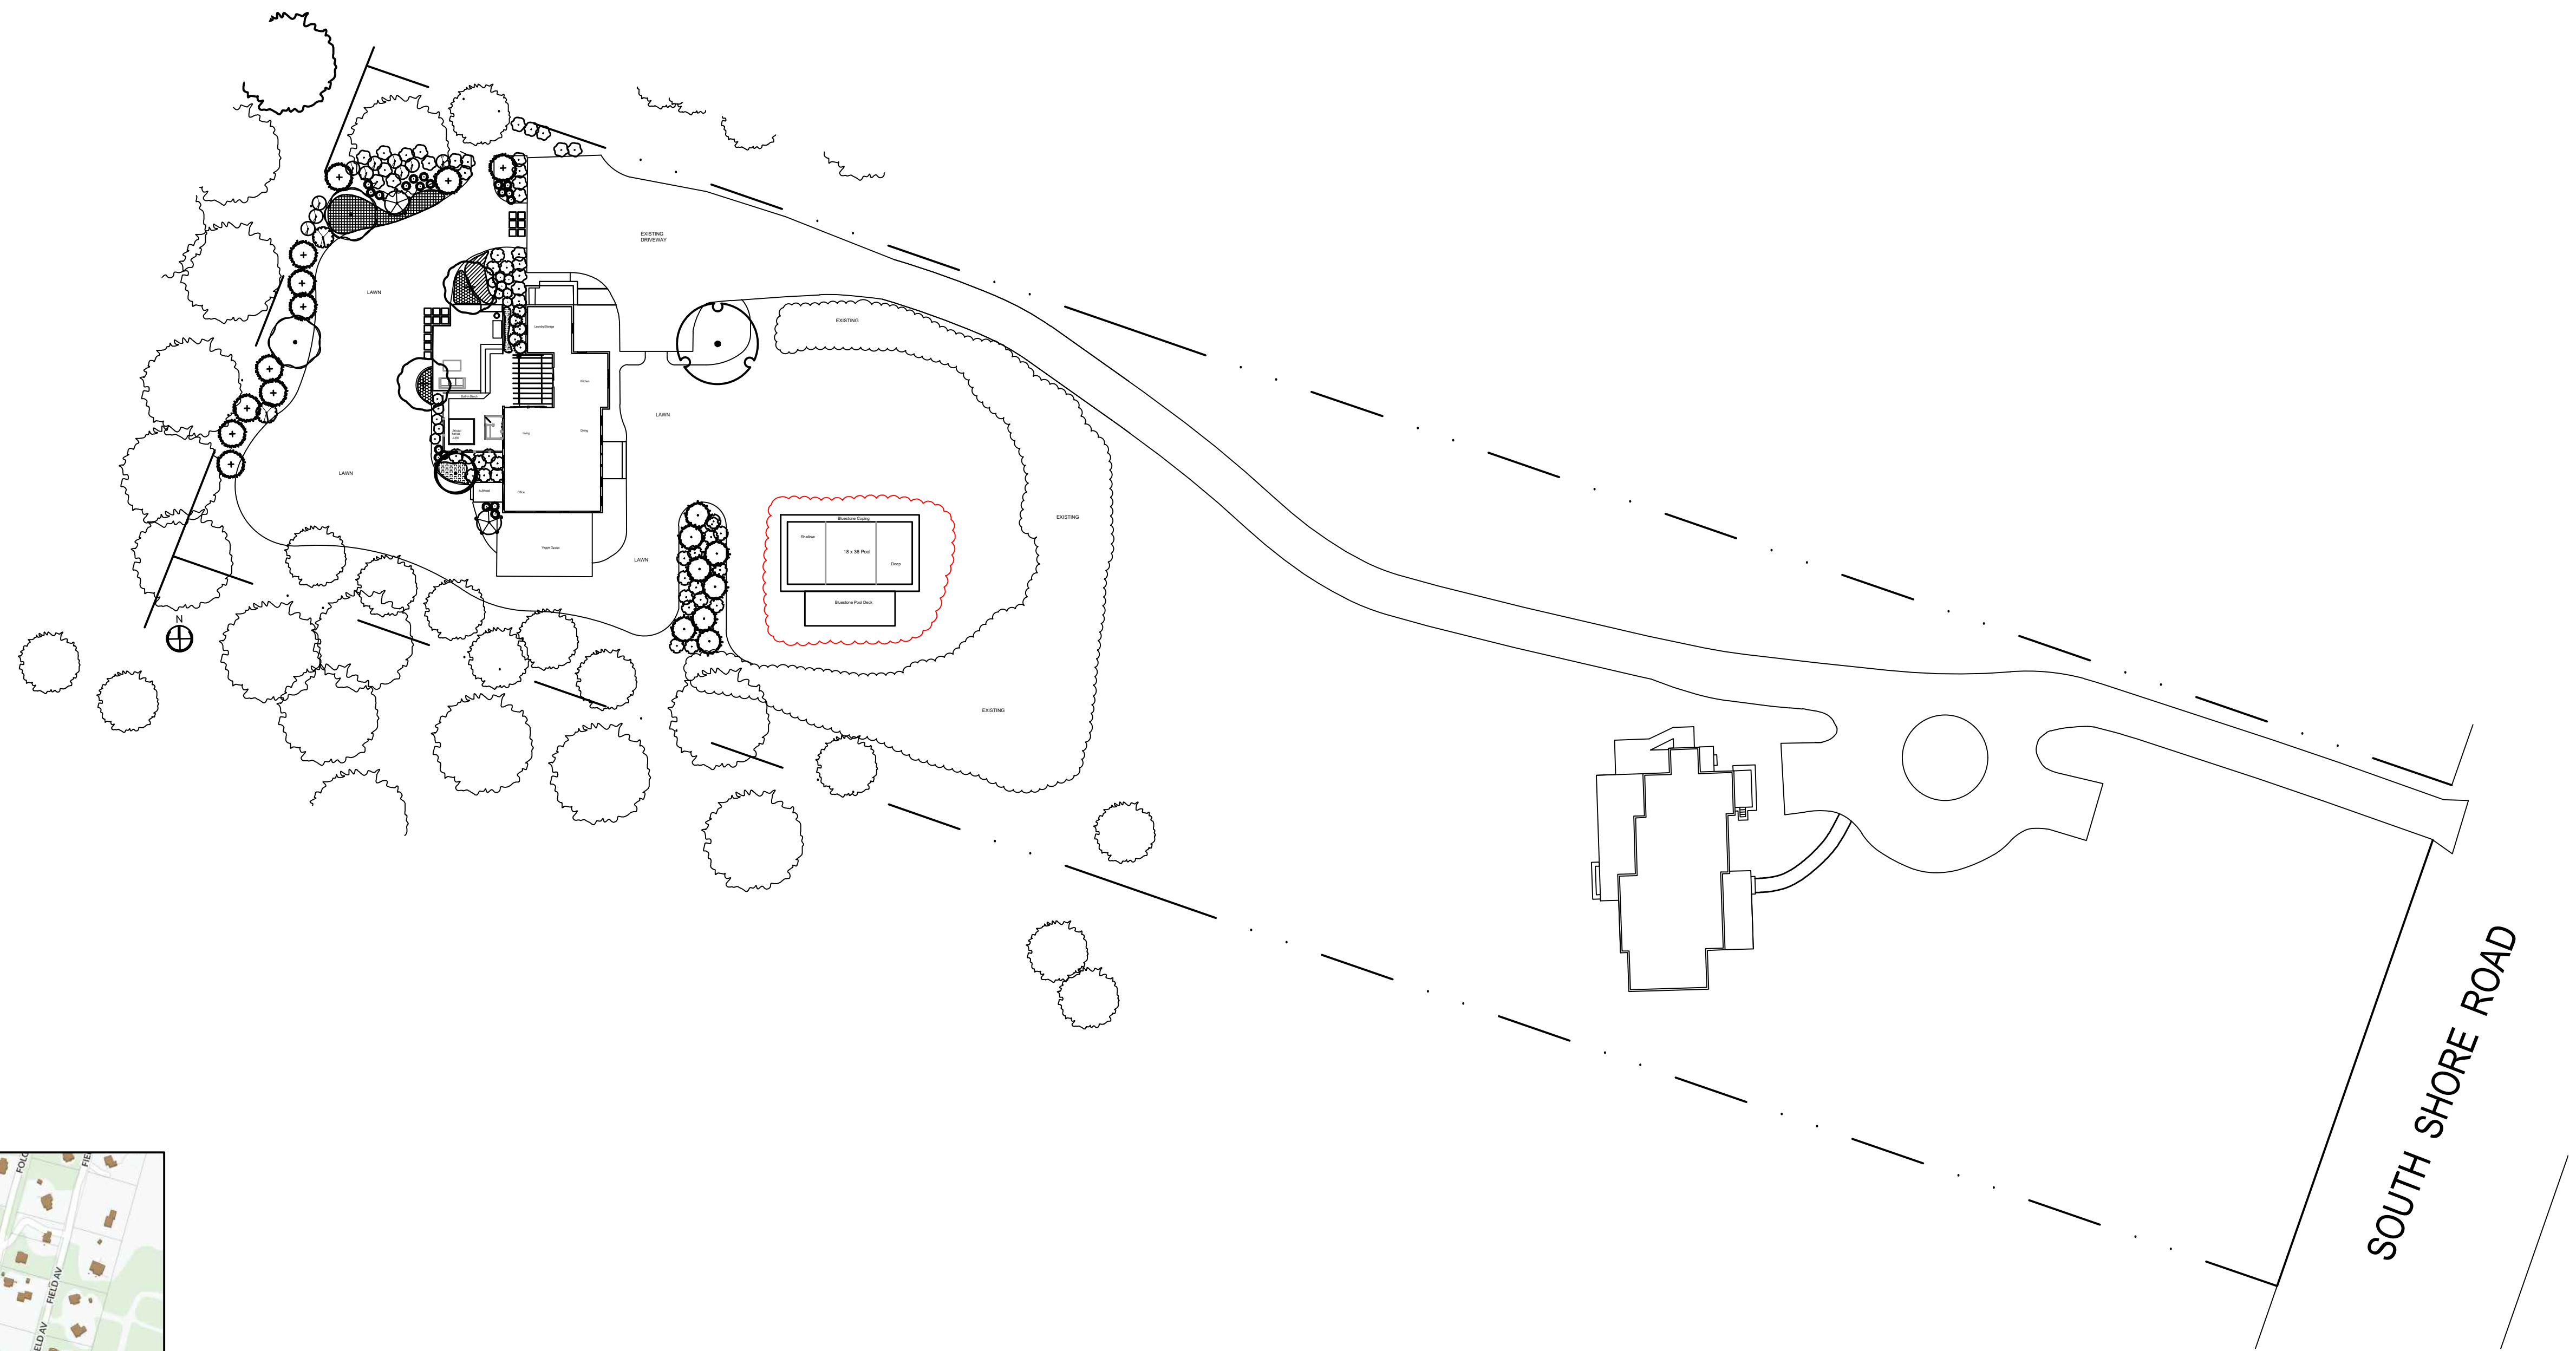

67 South Shore Road
Nantucket, MA 02554

MAP/PARCEL: 80 / 304
ZONING: LUG2

SOUTH SHORE ROAD

SITE PLAN
SCALE: 1" = 30'

LOCUS MAP N.T.S.