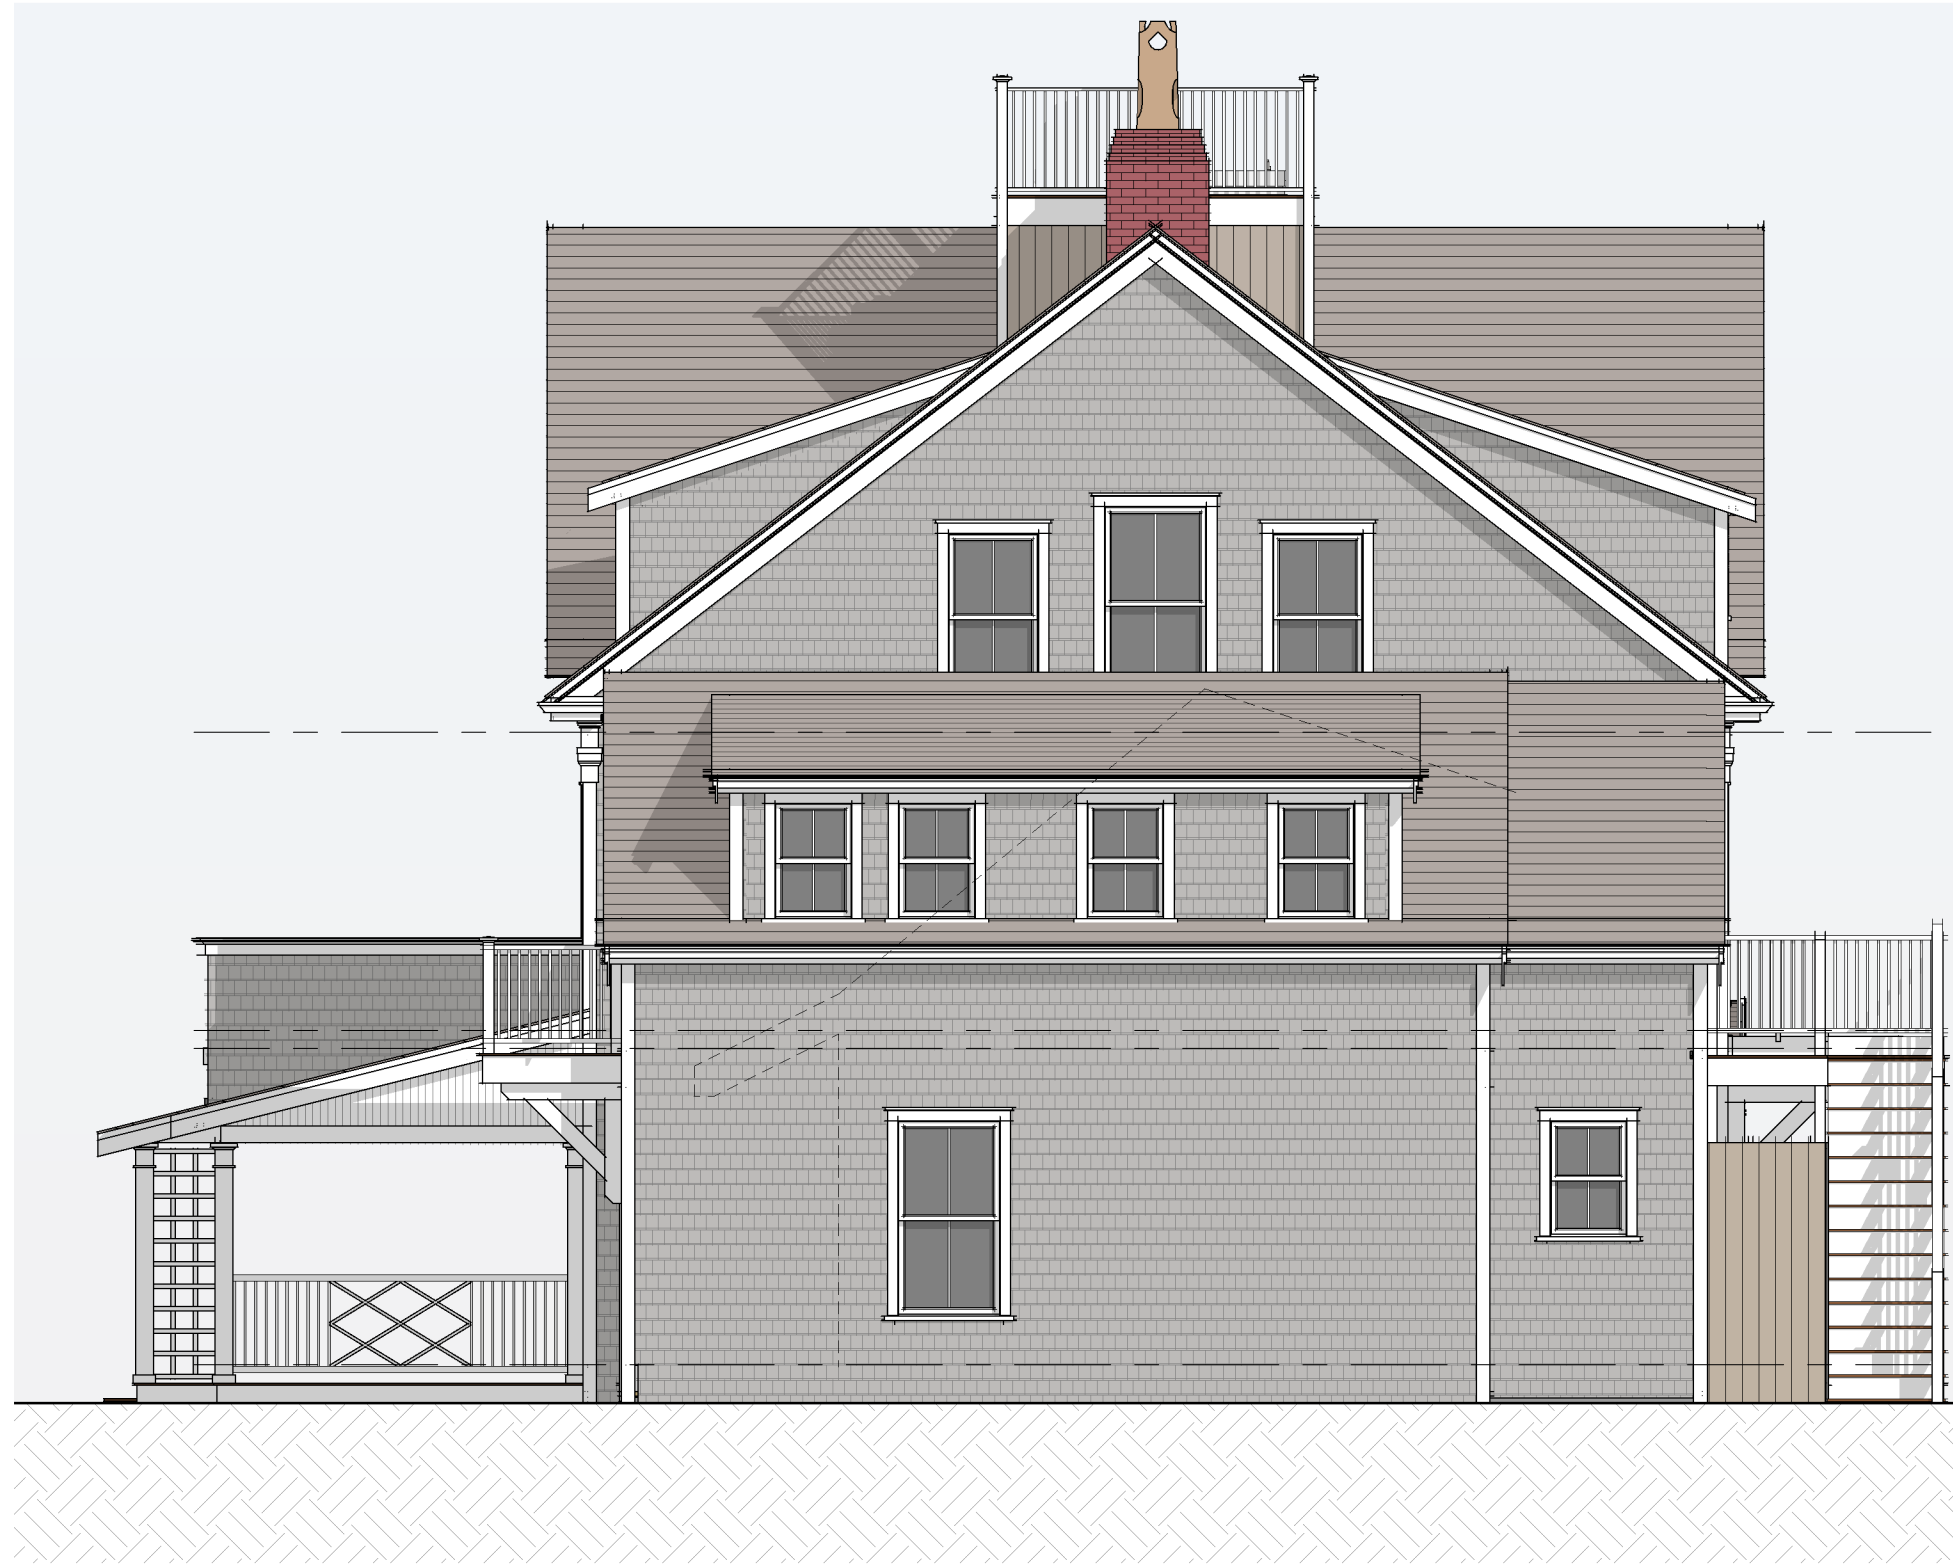

*Tweedy & Shadok Residence*  
 3 Grand Avenue  
 Nantucket, MA 02554

Facade  
 3/16" = 1'-0"

8 Williams Lane Nantucket, MA  
 02554  
 P. 508.325.4995  
 F. 508.325.6980  
 www.emeritusdevelopment.com

*Tweedy & Shadek Residence*  
3 Grand Avenue  
Nantucket, MA 02554

Schematic South Elevation  
3/16" = 1'-0"

8 Williams Lane Nantucket, MA  
02554  
P. 508.325.4995  
F. 508.325.6980  
www.emeritusdevelopment.com

*Tweedy & Shadek Residence*  
3 Grand Avenue  
Nantucket, MA 02554

Schematic West Elevation

3/16" = 1'-0"

8 Williams Lane Nantucket, MA  
02554  
P. 508.325.4995  
F. 508.325.6980  
www.emeritusdevelopment.com

*Tweedy & Shadak Residence*  
3 Grand Avenue  
Nantucket, MA 02554

Schematic North Elevation  
3/16" = 1'-0"

8 Williams Lane Nantucket, MA  
02554  
P. 508.325.4995  
F. 508.325.6980  
www.emeritusdevelopment.com