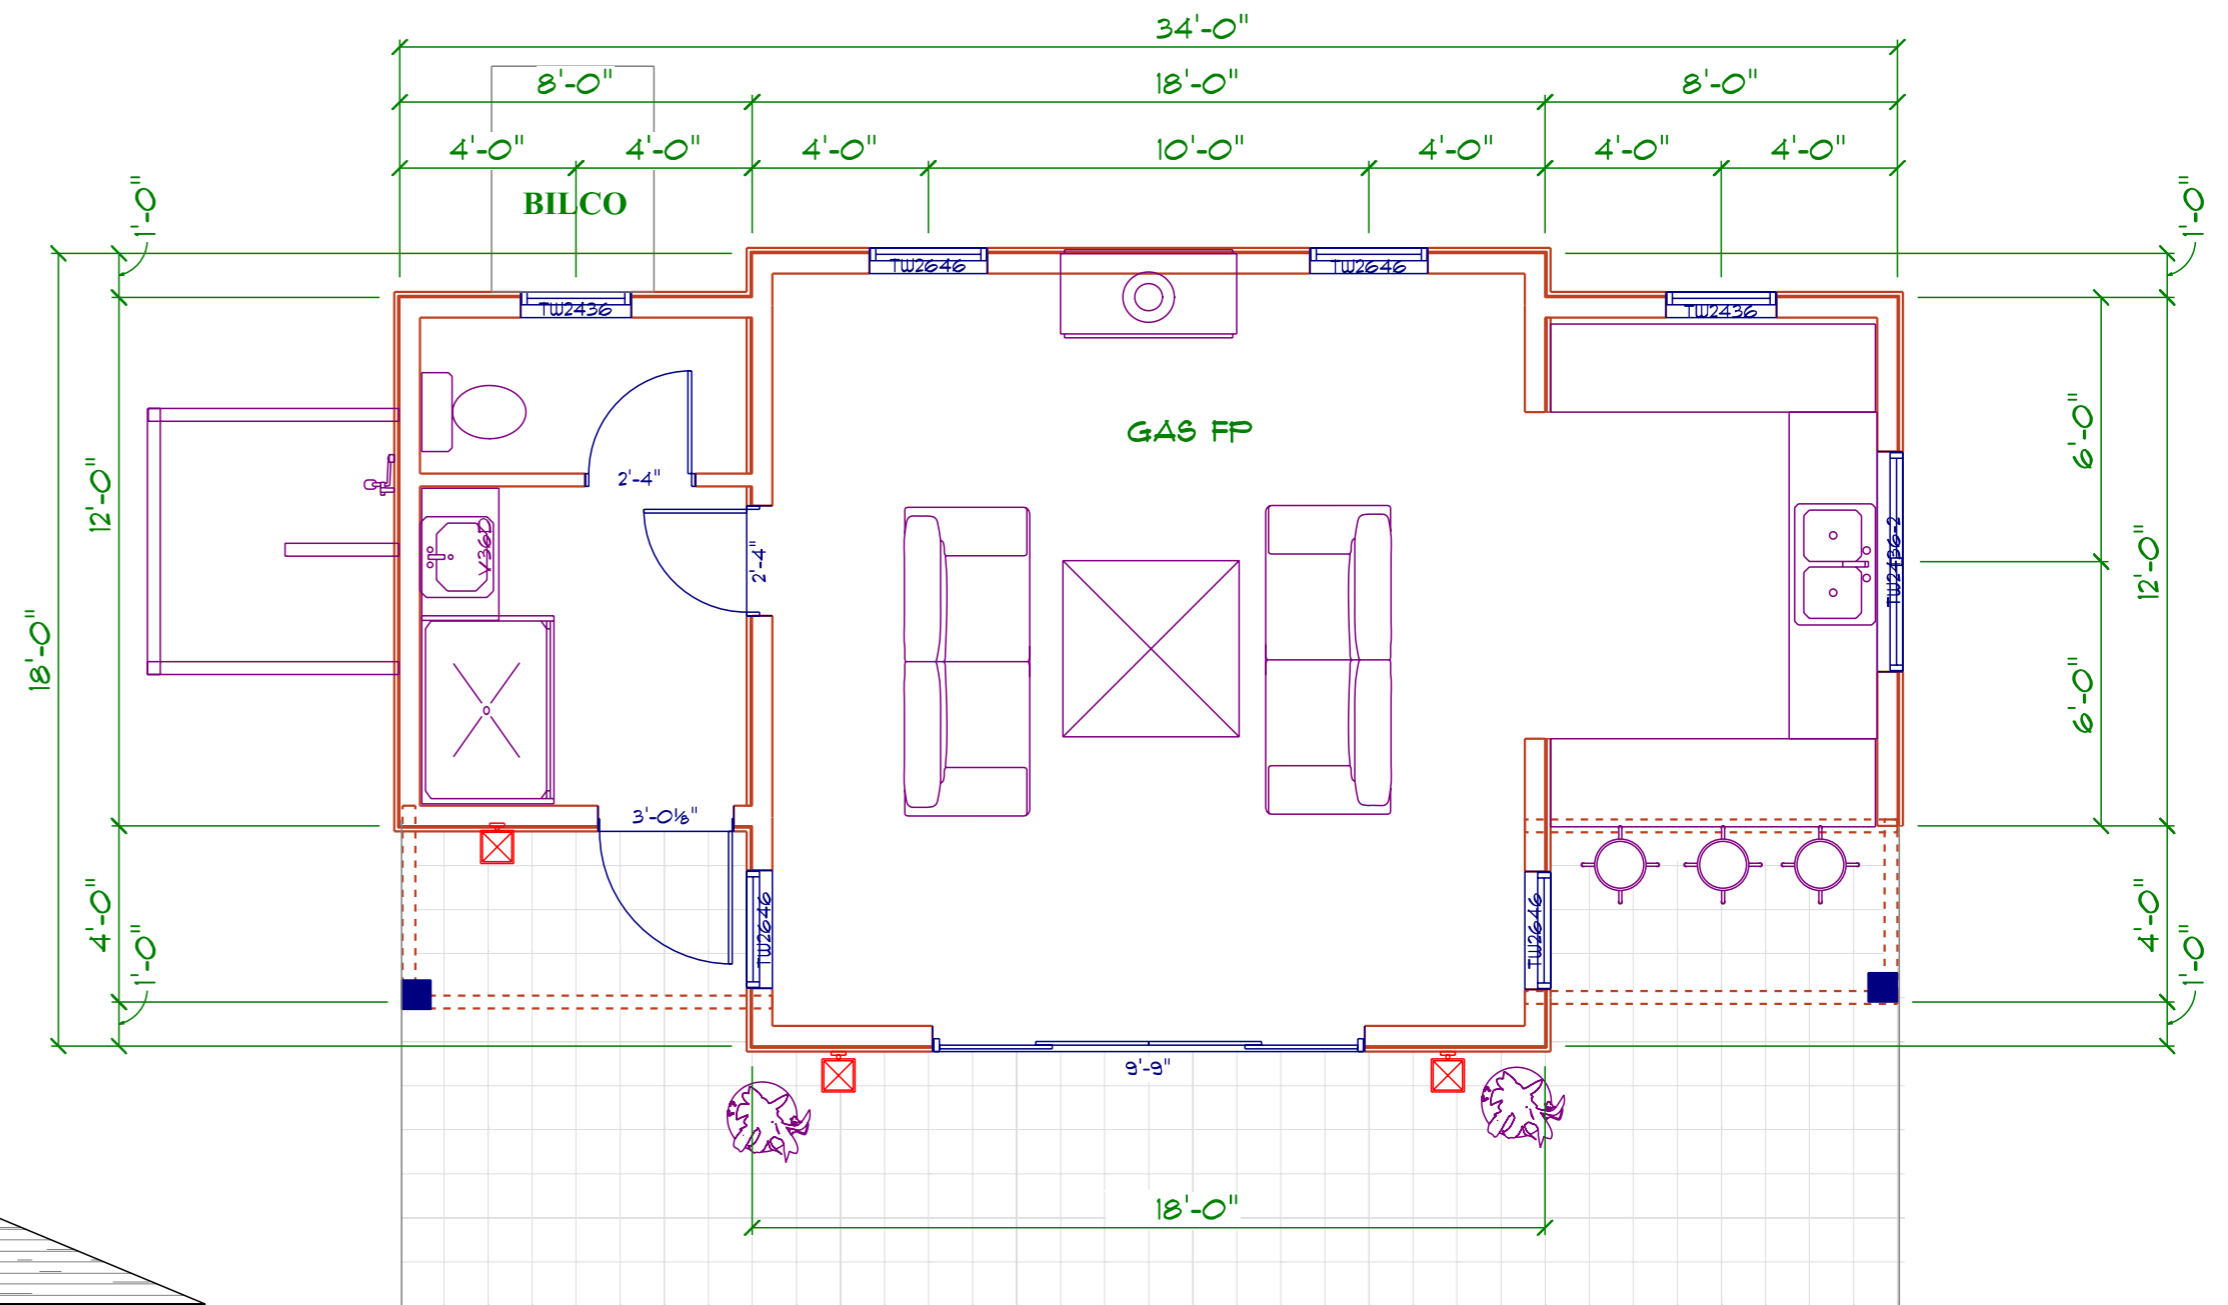

MAP 75
PARCEL 145

ACK CHUCK HOLLOW RD LLC- PROPOSED CABANA
15 CHUCKHOLLOW RD
8-29-23

LEFT (WEST)

REAR (NORTH)

FRONT (SOUTH)

RIGHT (EAST)

EXISTING POOL AND HARDSCAPE

ACK CHUCK HOLLOW RD LLC- PROPOSED CABANA