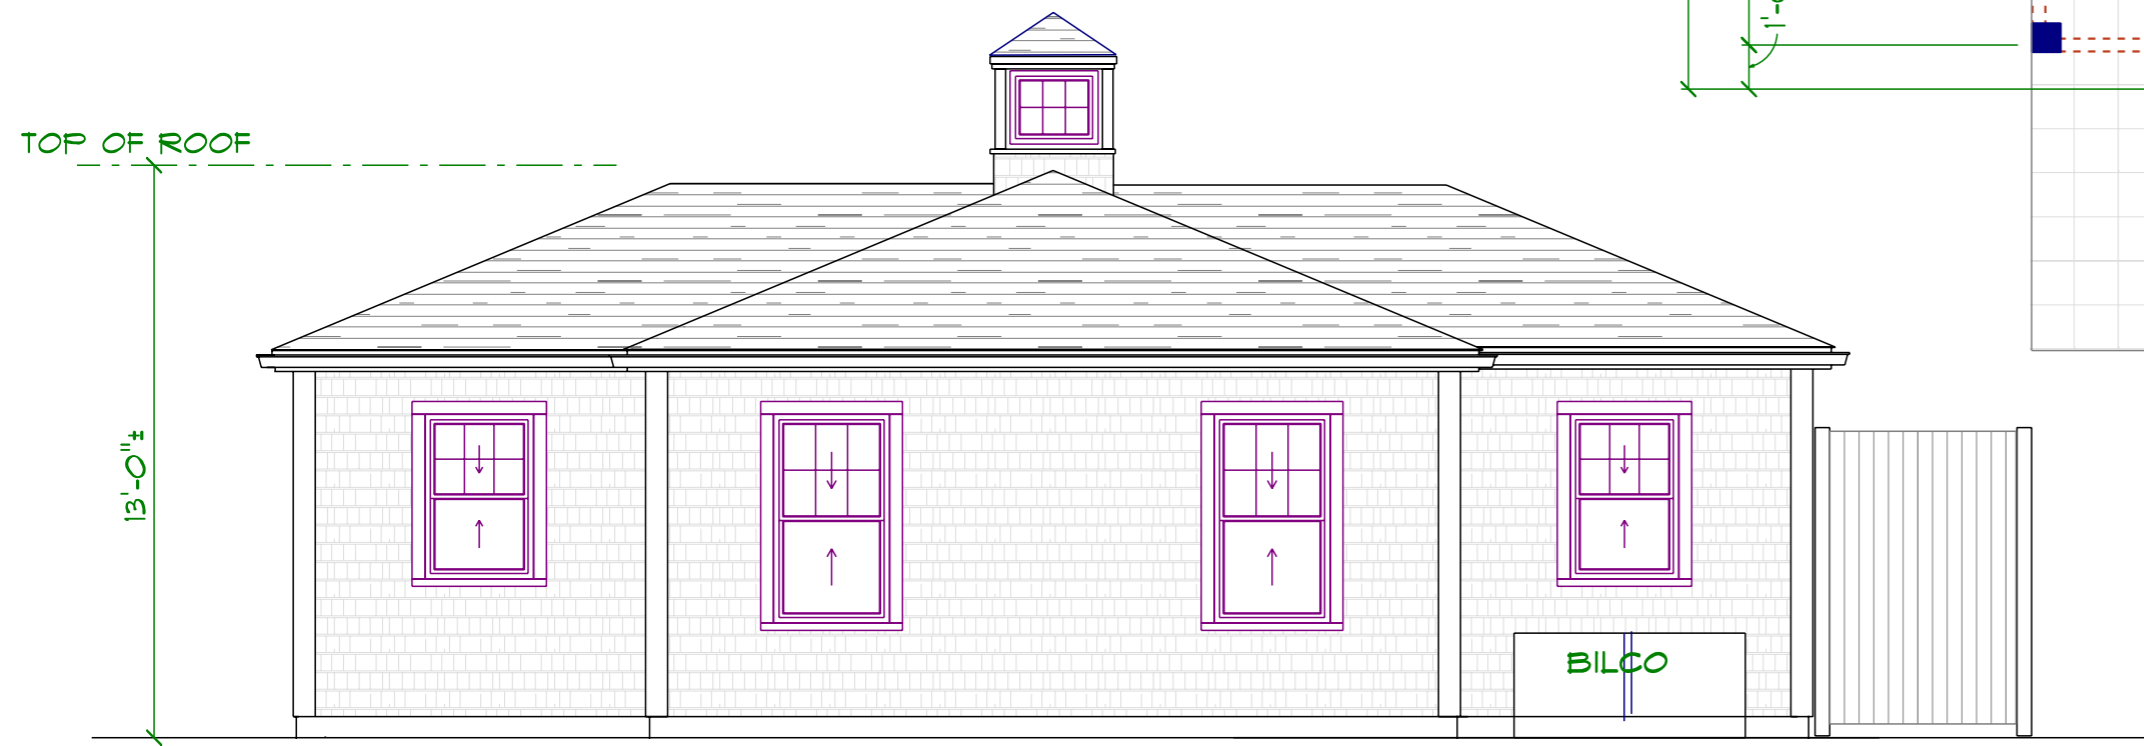

MAP 75
PARCEL 145

ACK CHUCK HOLLOW RD LLC- PROPOSED CABANA
15 CHUCKHOLLOW RD
8-29-23

LEFT (WEST)

REAR (NORTH)

FRONT (SOUTH)

RIGHT (EAST)

EXISTING POOL AND HARDSCAPE

ACK CHUCK HOLLOW RD LLC- PROPOSED CABANA