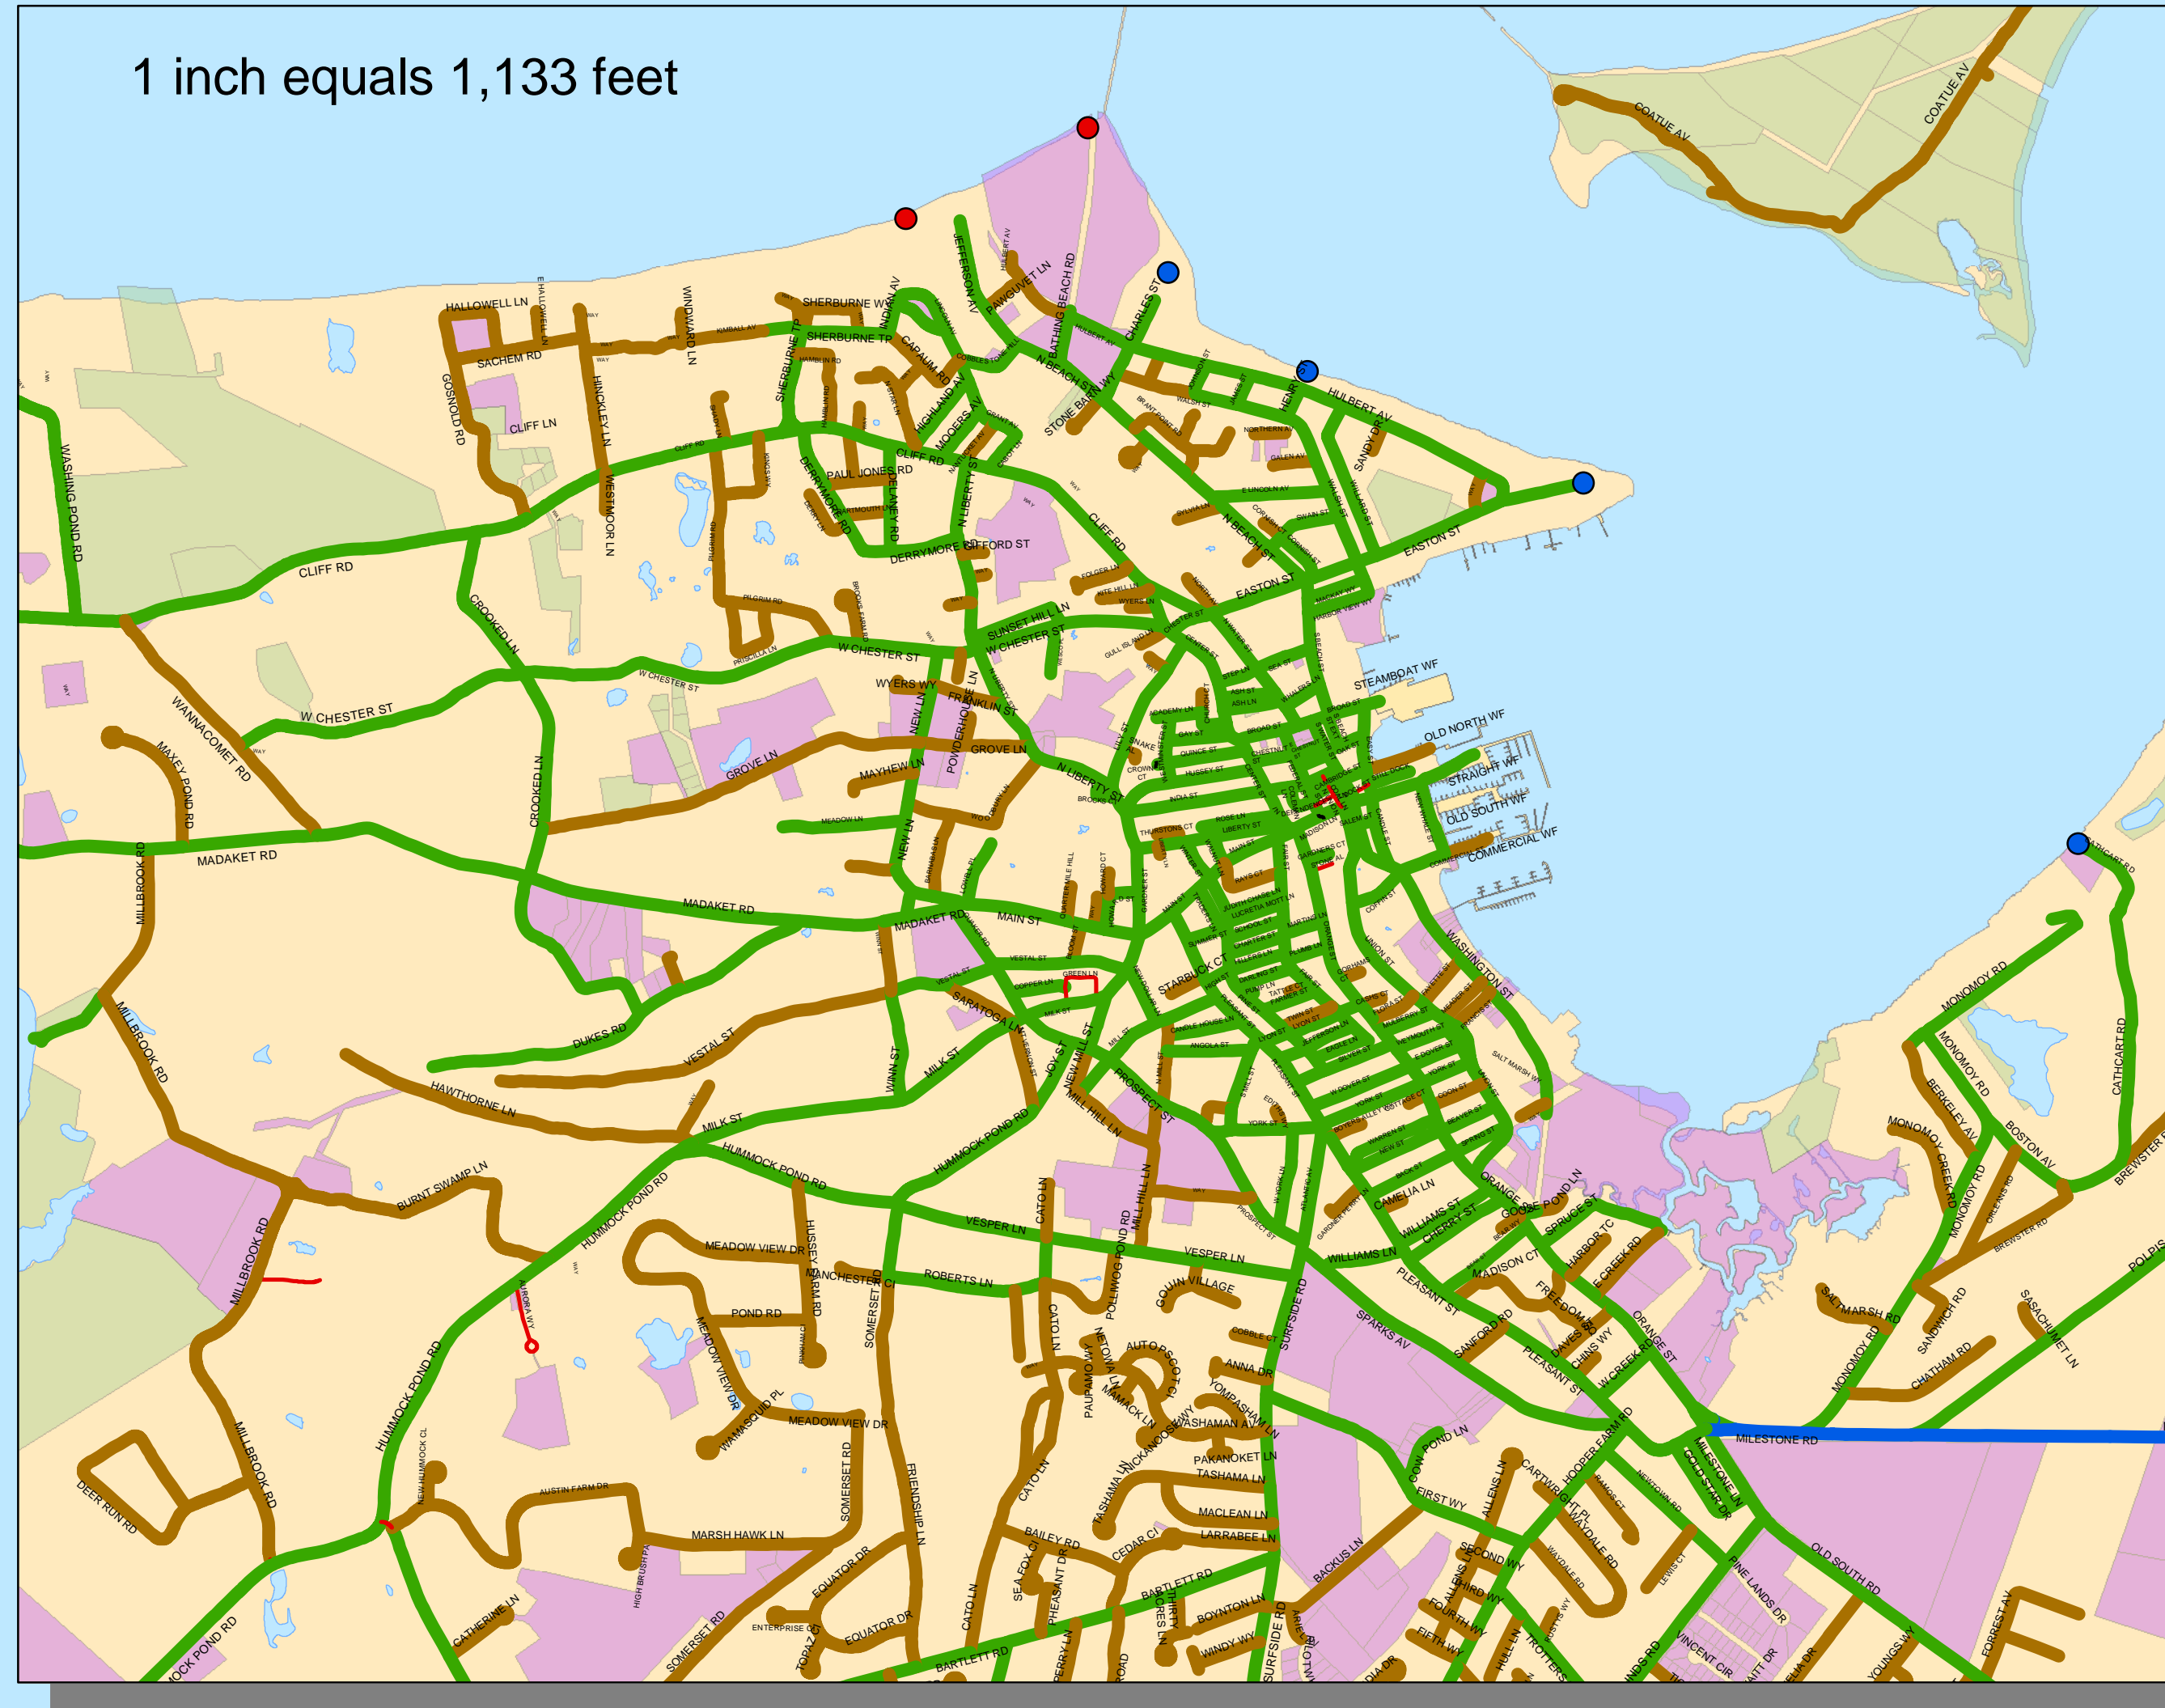

Nantucket Road Ownership Worksheet

1 inch equals 2,577 feet
 5,300 2,650 0 5,300 Feet

1 inch equals 1,133 feet

Legend

- Public Harbor Access **VHB**
- Public Beach Access **Road Ownership**
- Town Land
- Conservation Land
- ?
- PRIVATE
- STATE
- TOWN