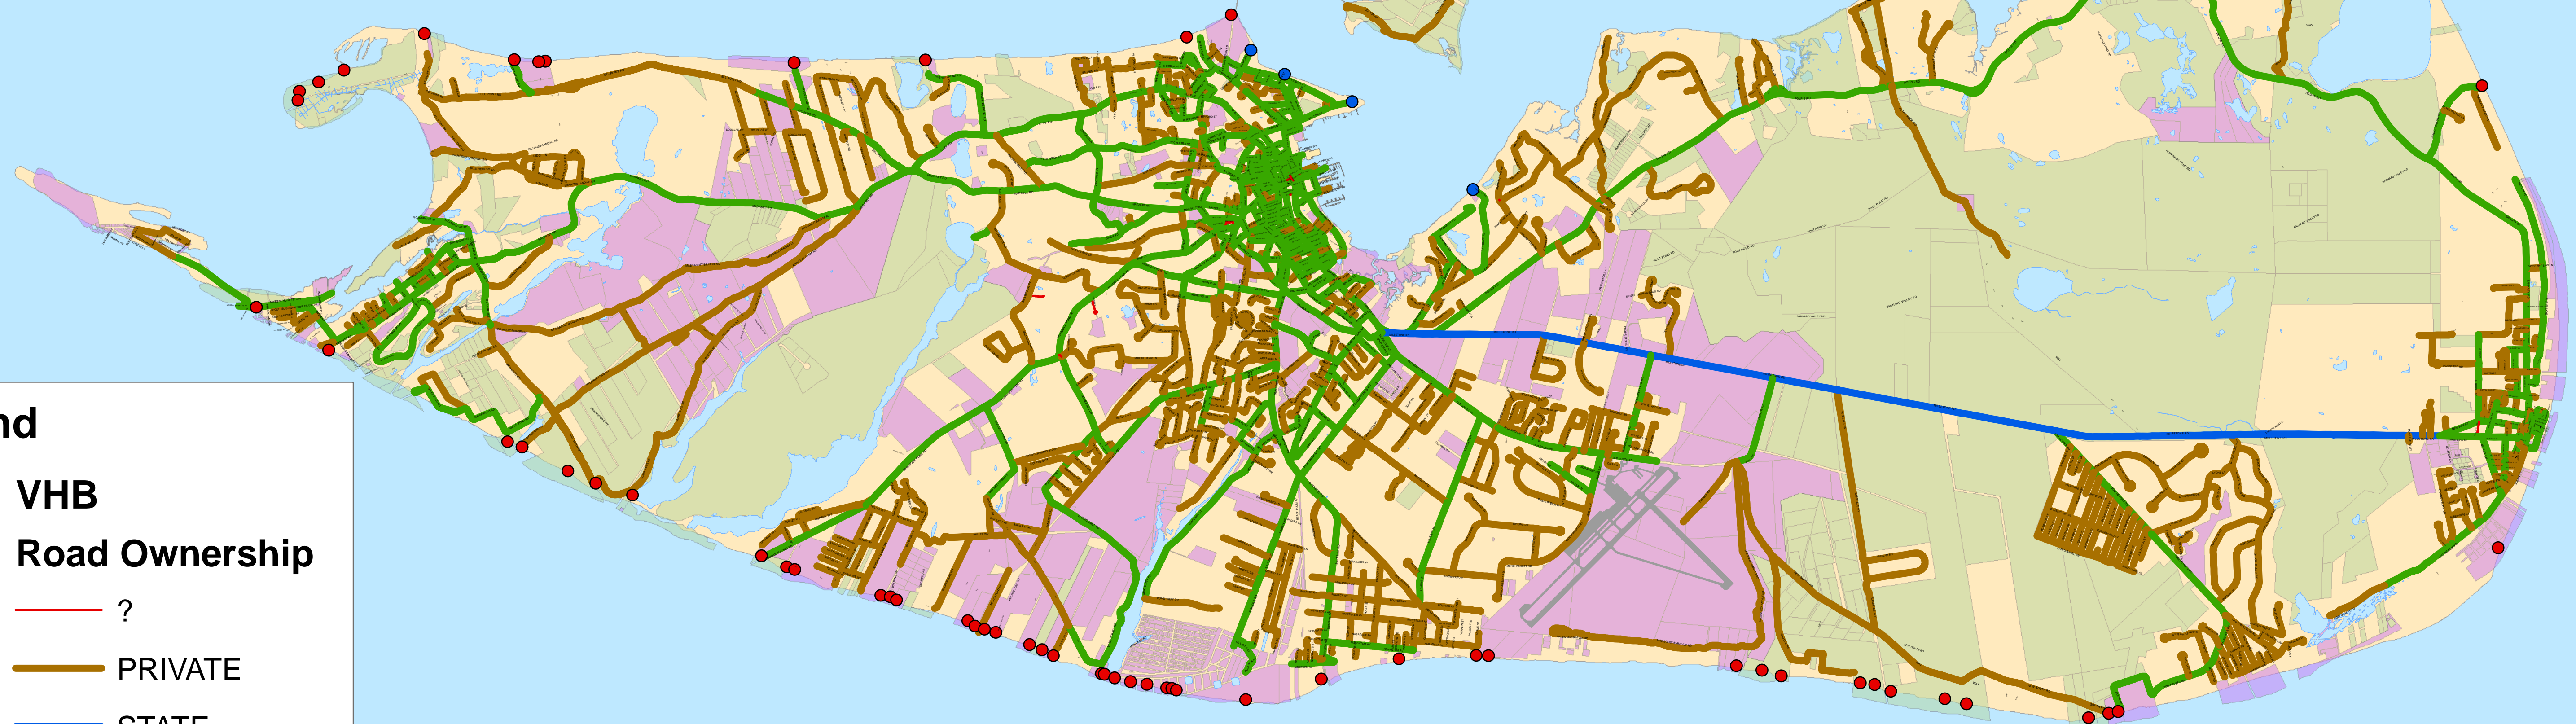

Nantucket Road Ownership Worksheet

1 inch equals 2,577 feet
 5,300 2,650 0 5,300 Feet

1 inch equals 1,133 feet

Legend

- Public Harbor Access **VHB**
- Public Beach Access **Road Ownership**
- Town Land
- Conservation Land
- ?
- PRIVATE
- STATE
- TOWN