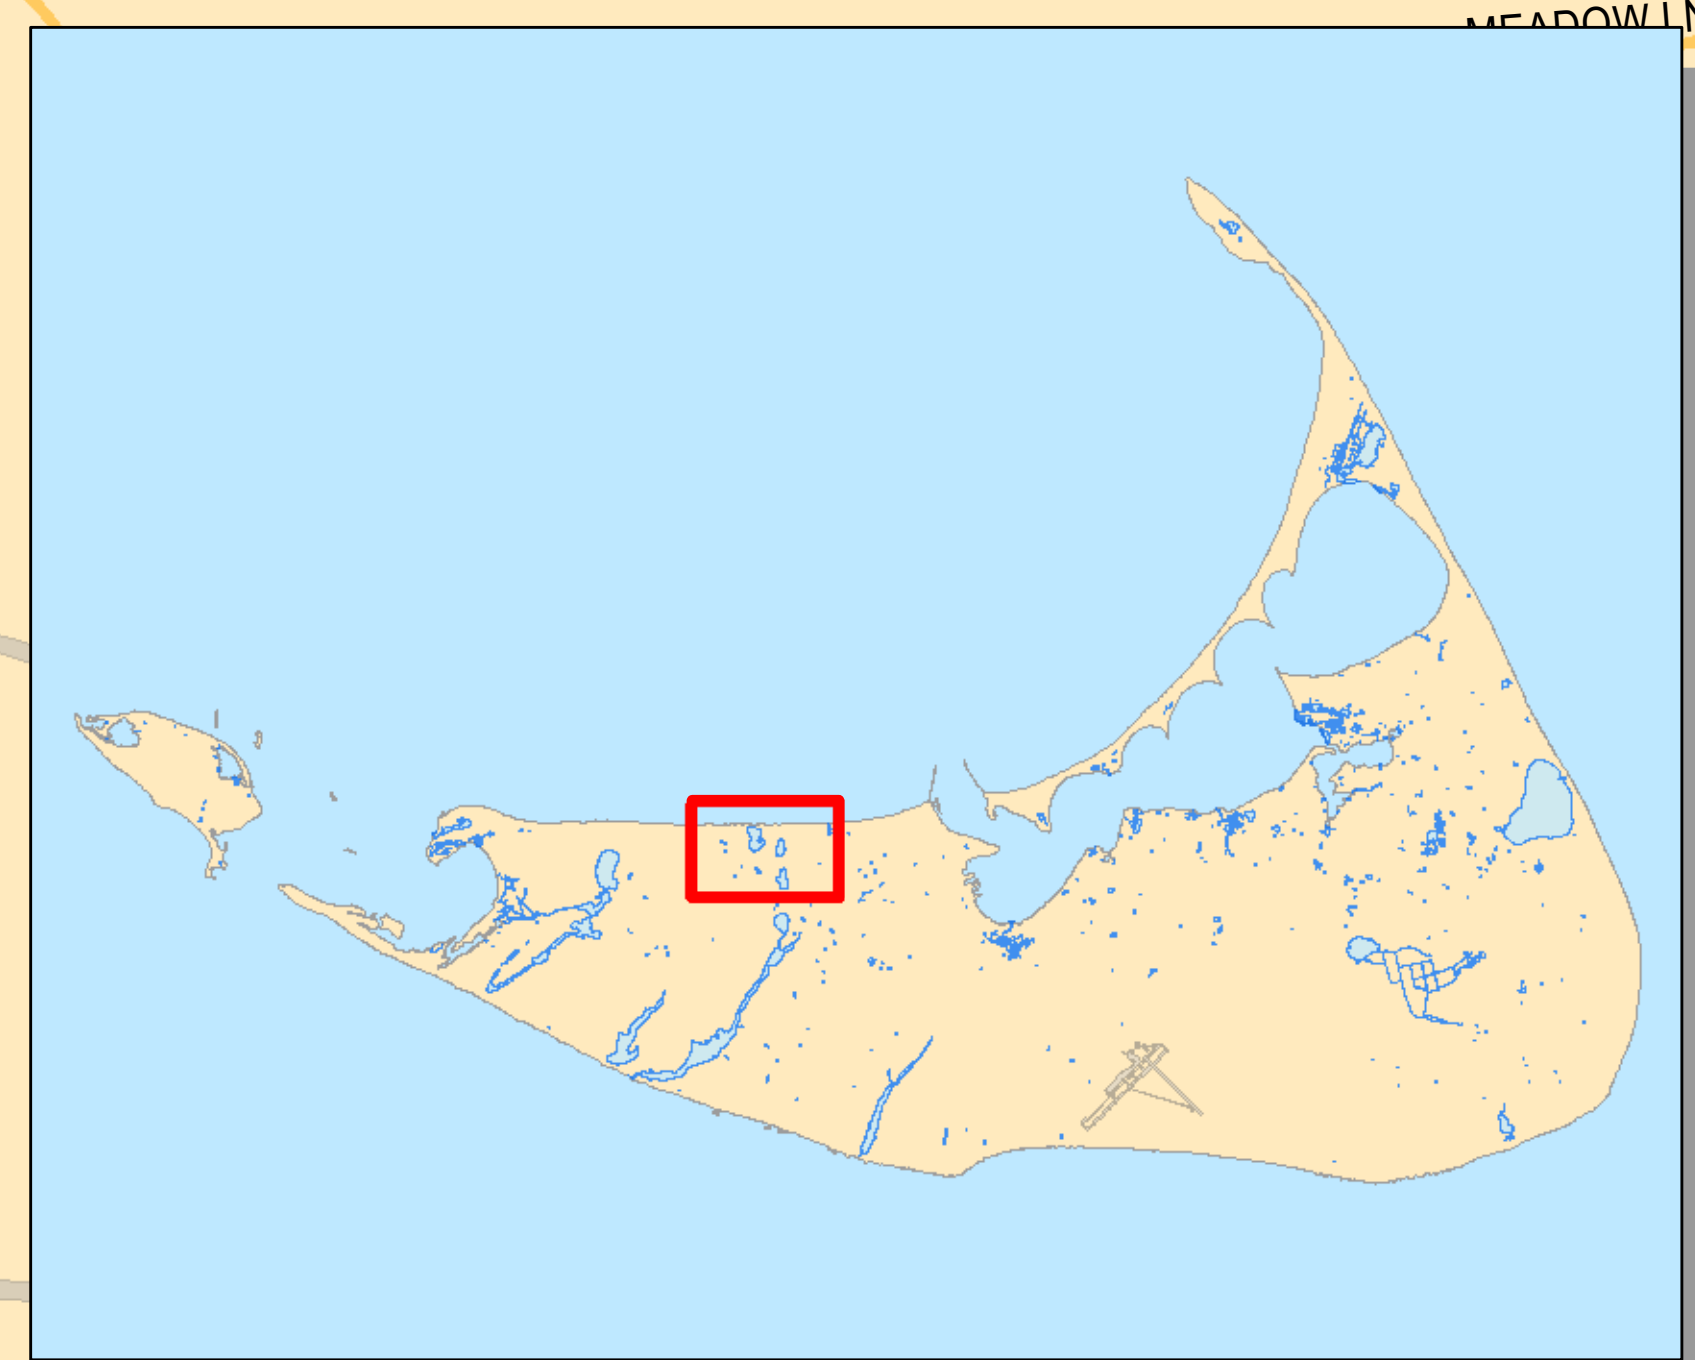

Cyanobacteria Sampling Stations 2021

Legend

- Cyanobacteria Sampling Stations**
- Mass Audubon (Green square)
 - Nantucket Land Bank (Blue triangle)
 - Town of Nantucket (Blue circle)
 - Nantucket Conservation Foundation (Red circle)
 - Linda Loring Nature Foundation (Pink triangle)
 - Nantucket Land Council (Red square)
 - UMass Boston (Purple star)

May, 2021

**HAB
Occurring
(Washing Pond)**

1 inch = 0.04 miles