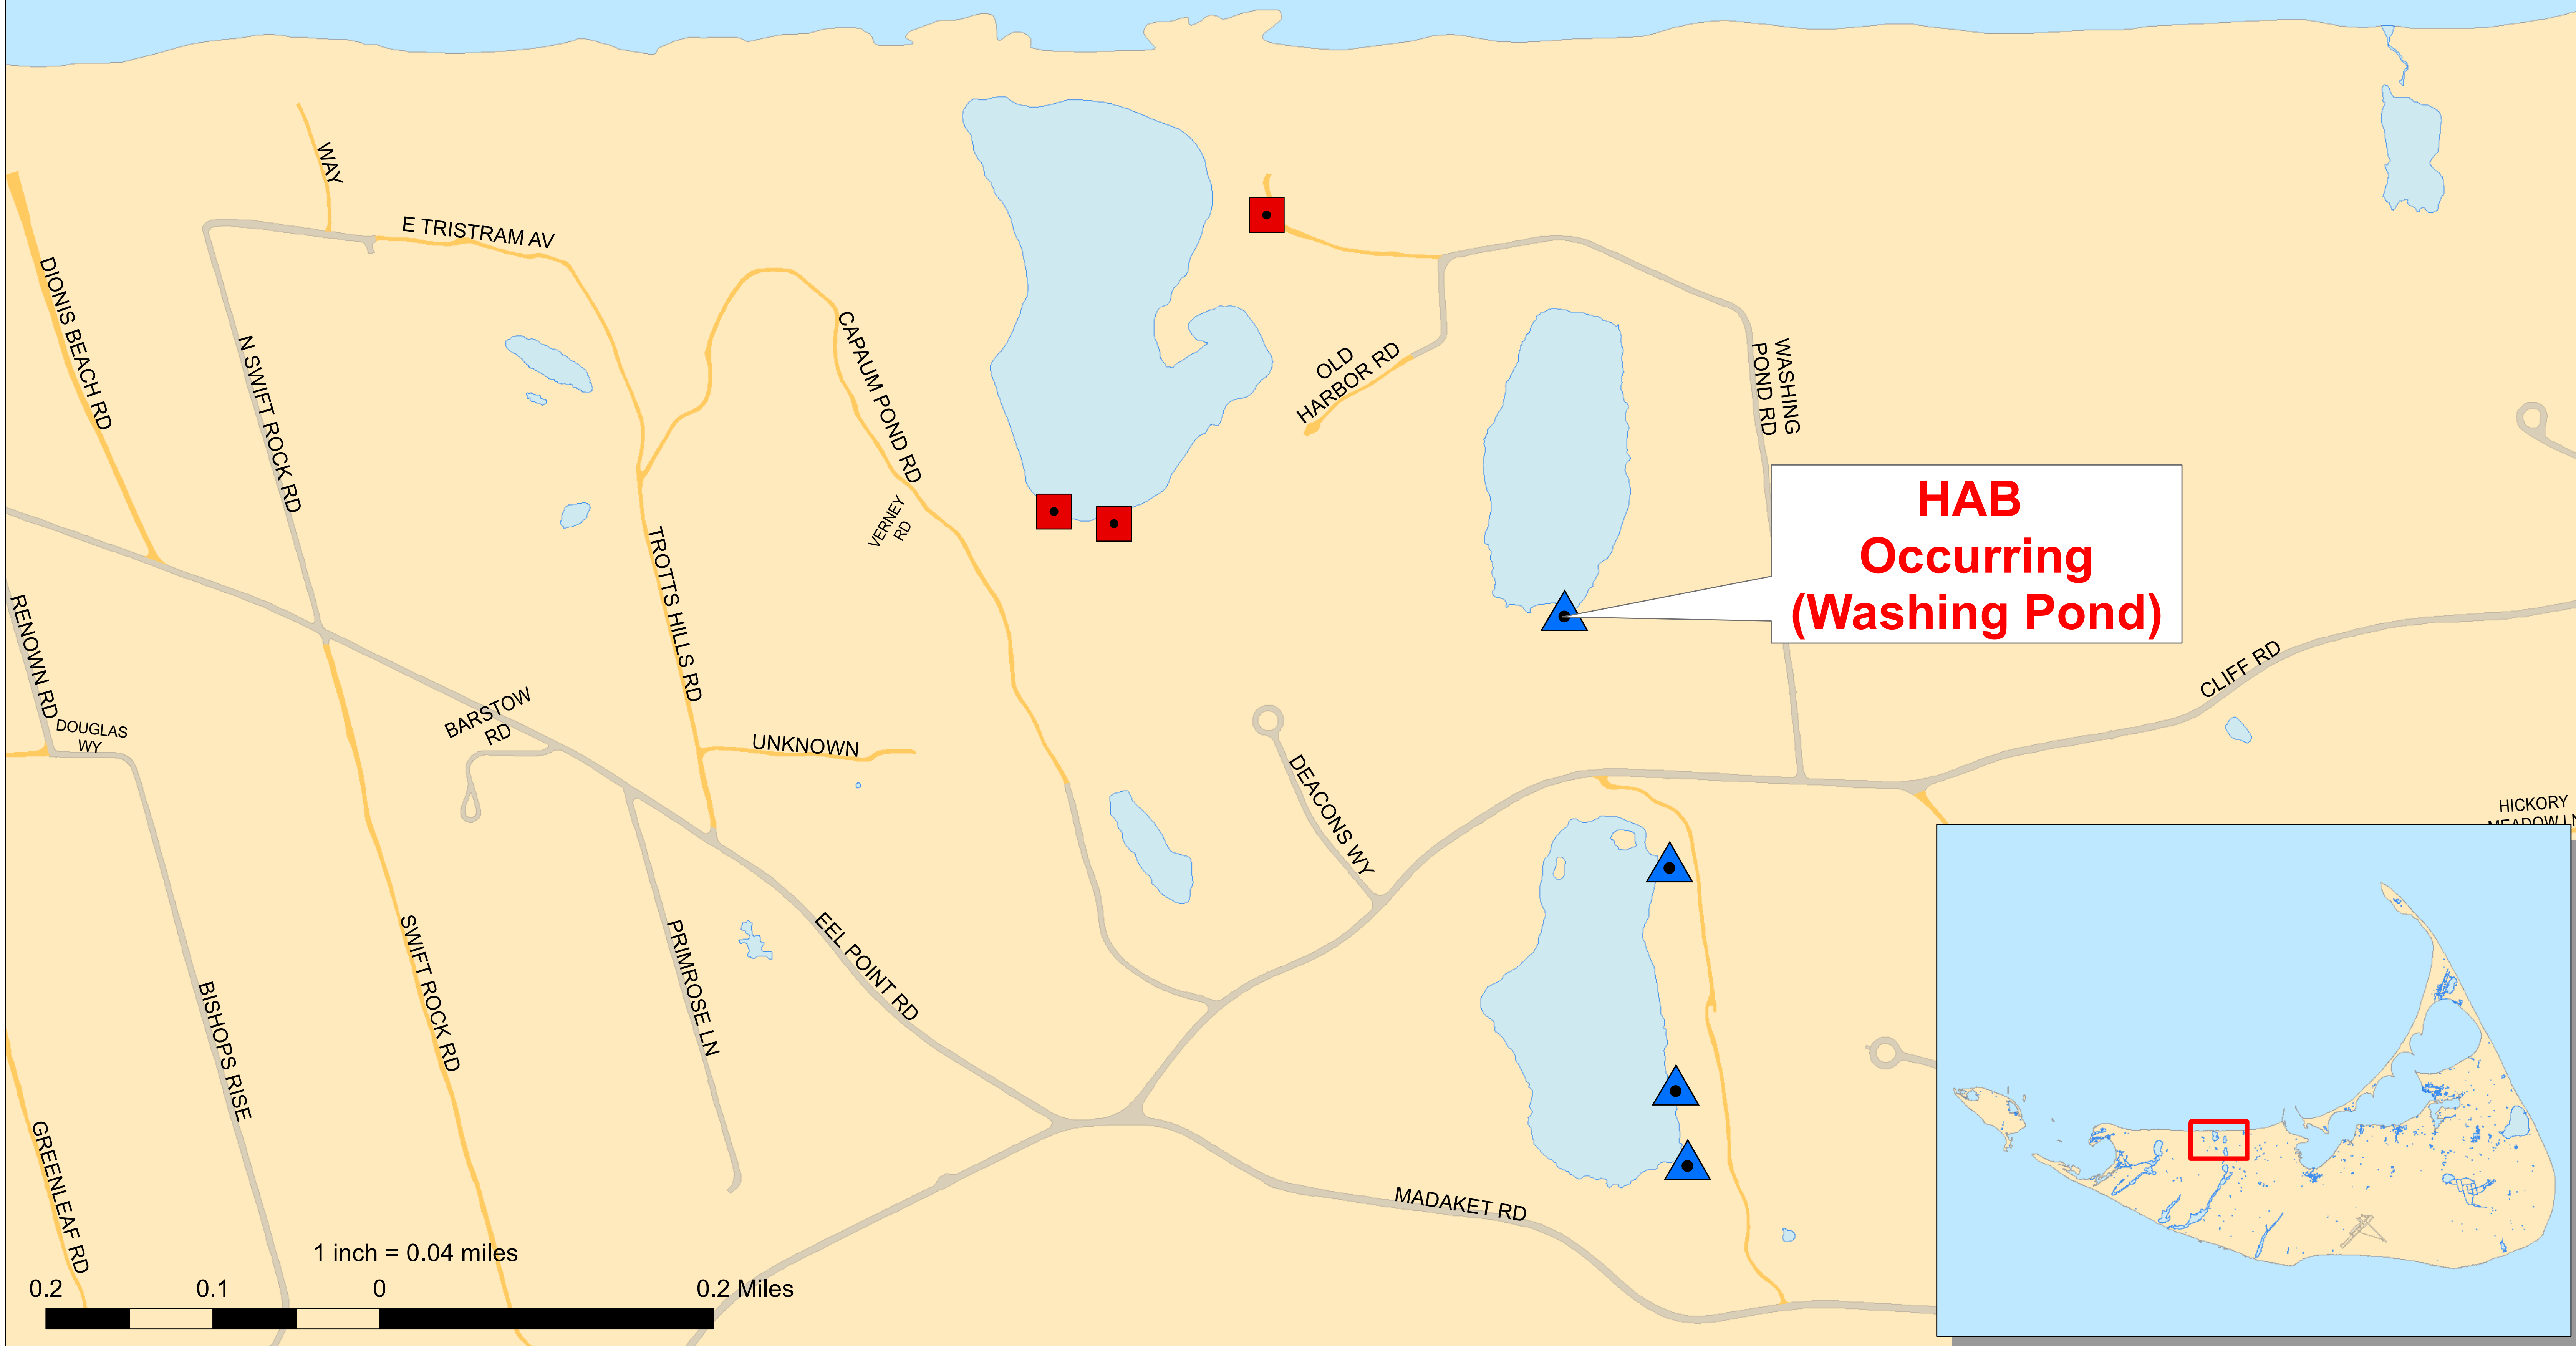

Cyanobacteria Sampling Stations 2021

Legend

- Cyanobacteria Sampling Stations**
- Mass Audubon (Green square)
 - Nantucket Land Bank (Blue triangle)
 - Town of Nantucket (Blue circle)
 - Nantucket Conservation Foundation (Red circle)
 - Linda Loring Nature Foundation (Pink triangle)
 - Nantucket Land Council (Red square)
 - UMass Boston (Purple star)

May, 2021

**HAB
Occurring
(Washing Pond)**

1 inch = 0.04 miles